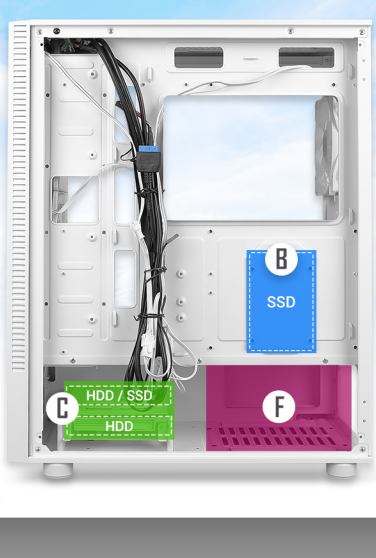

Antec
NX410
Black/White Mid-Tower ATX Gaming Case

CREATION OF VALUE & FUNCTION

The NX410 Black/White mid-tower gaming case effortlessly combines a bevy of in-demand features: USB 3.0 connectivity, ample storage drive bays, room for expansion, and includes one ARGB LED fans in both front and rear. With support for up to a 360mm liquid cooling radiator in front and 280mm on top, NX410 Black/White is easy to build with and easy to cool.

Net Weight: 5.1kg
Gross Weight: 6.3kg

Tempered Glass Side Panel

I/O PORTS

- POWER
- ARGB CONTROL BUTTON
- HD-AUDIO
- USB 2.0 (2 ports)
- USB 3.0 (1 port)

LED CONTROL BUTTON

Just a single press to change the front panel's ARGB lighting effect at will

SUPPORTS UP TO 6 FANS

Top: Up to 280mm Radiator

Rear: Up to 120mm Radiator

* Included Fans:
2 x 140mm ARGB fan in front
& 1 x 120mm ARGB fan in rear

Front: Up to 360mm Radiator

- A** Motherboard support: Up to ATX
- B** 2.5" SSD: 3
- C** 3.5" HDD/2.5" SSD(convertible): 2/1
- D** Graphics Card Support: Up to 335mm
- E** CPU Cooler Support: Up to 168mm
- F** PSU Support: Up to 165mm

Case Specifications

| | |
|-------------------------|---|
| Case Dimensions | 390 x 210 x 485mm (DWH) |
| Form Factor | Mid Tower |
| Materials | SPCC / ABS |
| Motherboard Support | ATX, Micro-ATX, ITX |
| Front Access & Controls | Power, LED Control Button, USB3.0 x 1, USB2.0 x 2, HD-AUDIO |
| Side Panel | Tempered Glass Side Panel |