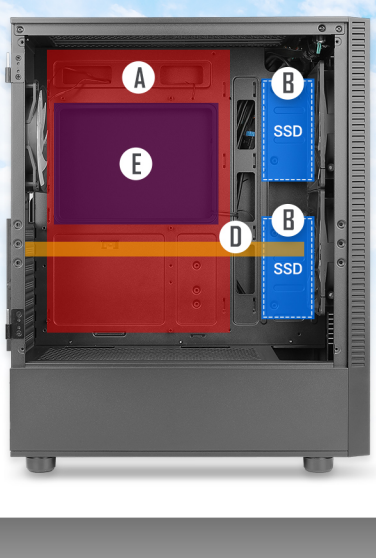

Antec
NX410
Black/White Mid-Tower ATX Gaming Case

CREATION OF VALUE & FUNCTION

The NX410 Black/White mid-tower gaming case effortlessly combines a bevy of in-demand features: USB 3.0 connectivity, ample storage drive bays, room for expansion, and includes one ARGB LED fans in both front and rear. With support for up to a 360mm liquid cooling radiator in front and 280mm on top, NX410 Black/White is easy to build with and easy to cool.

Net Weight: 5.1kg
Gross Weight: 6.3kg

Tempered Glass Side Panel

I/O PORTS

- POWER
- ARGB CONTROL BUTTON
- HD-AUDIO
- USB 2.0 (2 ports)
- USB 3.0 (1 port)

LED CONTROL BUTTON

Just a single press to change the front panel's ARGB lighting effect at will

SUPPORTS UP TO 6 FANS

Top: Up to 280mm Radiator

Rear: Up to 120mm Radiator

* Included Fans:
2 x 140mm ARGB fan in front
& 1 x 120mm ARGB fan in rear

Front: Up to 360mm Radiator

- A** Motherboard support: Up to ATX
- B** 2.5" SSD: 3
- C** 3.5" HDD/2.5" SSD(convertible): 2/1
- D** Graphics Card Support: Up to 335mm
- E** CPU Cooler Support: Up to 168mm
- F** PSU Support: Up to 165mm

Case Specifications

| | |
|-------------------------|---|
| Case Dimensions | 390 x 210 x 485mm (DWH) |
| Form Factor | Mid Tower |
| Materials | SPCC / ABS |
| Motherboard Support | ATX, Micro-ATX, ITX |
| Front Access & Controls | Power, LED Control Button, USB3.0 x 1, USB2.0 x 2, HD-AUDIO |
| Side Panel | Tempered Glass Side Panel |