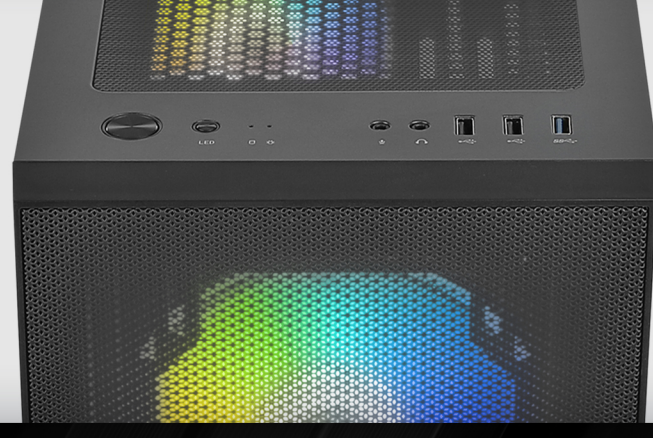

Antec
NX410
Black/White Mid-Tower ATX Gaming Case

CREATION OF VALUE & FUNCTION

The NX410 Black/White mid-tower gaming case effortlessly combines a bevy of in-demand features: USB 3.0 connectivity, ample storage drive bays, room for expansion, and includes one ARGB LED fans in both front and rear. With support for up to a 360mm liquid cooling radiator in front and 280mm on top, NX410 Black/White is easy to build with and easy to cool.

Net Weight: 5.1kg
Gross Weight: 6.3kg

Tempered Glass Side Panel

I/O PORTS

- POWER
- ARGB CONTROL BUTTON
- HD-AUDIO
- USB 2.0 (2 ports)
- USB 3.0 (1 port)

LED CONTROL BUTTON

Just a single press to change the front panel's ARGB lighting effect at will