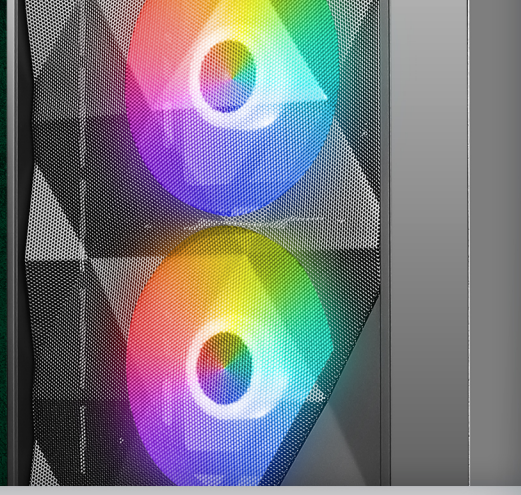

BUILT FOR GAMING

NX270 TG

NX series-Mid Tower Gaming Case

Tempered Glass Side Panel

Net Weight: 4.25 kgs
Gross Weight: 5.2 kgs

CREATION OF VALUE & FUNCTION

The NX270 TG mid-tower gaming case effortlessly combines a bevy of in-demand features: USB 3.0 connectivity, ample storage drive bays, room for expansion, and includes 2 x 120 mm RGB fixed model fans in front. With support for up to a 280 mm liquid cooling radiator in front & a 240 mm radiator on top, NX270 TG is easy to build with and easy to cool.

MESH & GEOMETRIC DIAMOND-SHAPED DESIGN FRONT PANEL

The NX270 TG features an unique mesh and geometric diamond-shaped design on its front panel. With its preinstalled 2 x 120 mm RGB fixed model fans in front, the NX270 TG provides massive airflow and good thermal performance.

I/O PORTS

POWER RESET LED ON/OFF BUTTON

MIC/HD-AUDIO USB 2.0 x 1 USB 3.0 x 1

LED ON/OFF ANYTIME

Sometimes you want to focus on your work instead of playing games. Just a single press on the LED On/Off button, then you can easily turn off all the lighting effects.

LED On

LED Off

SUPPORTS UP TO 8 FANS

TOP

Up to 240 mm Radiator

2 x 120 mm

REAR

1 x 120 mm