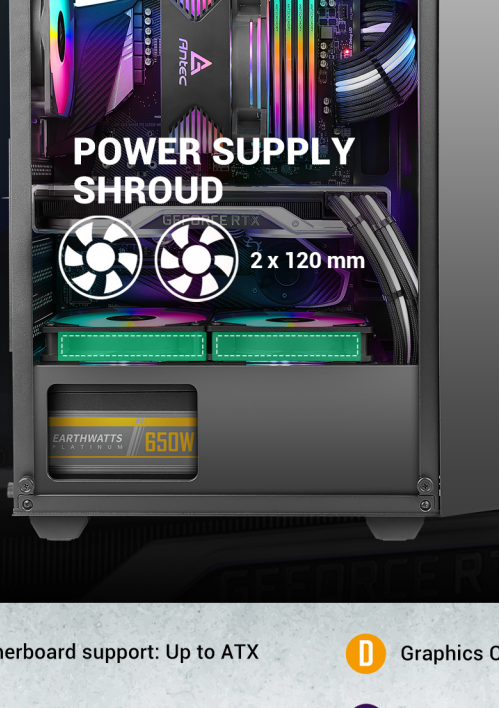

REAR

1 x 120 mm

POWER SUPPLY SHROUD

2 x 120 mm

FRONT

Up to 280 mm Radiator

3 x 120 mm

3 x 140 mm

* Included Fans: 2 x 120 mm RGB fixed model fans in front

- **A** Motherboard support: Up to ATX
- **B** 2.5" SSD: 1
- **C** 3.5" HDD/2.5" SSD(convertible): 2/1
- **D** Graphics Card Support: Up to 270 mm
- **E** CPU Cooler Support: Up to 160 mm
- **F** PSU Support: Up to 160 mm (with HDD) / Up to 295 mm (without HDD)