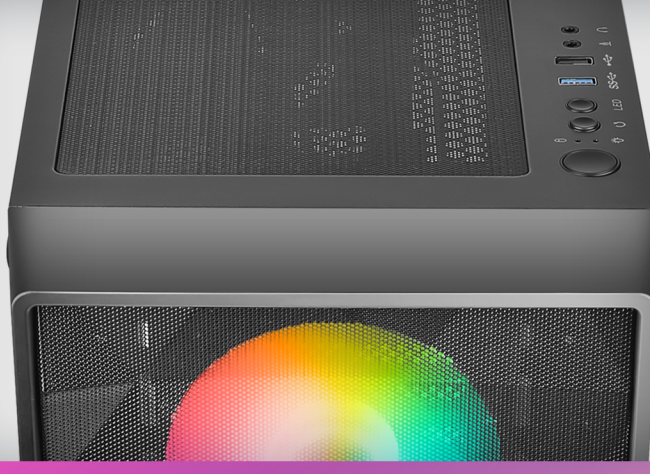

BUILT FOR GAMING

NX270 TG

NX series-Mid Tower Gaming Case

Tempered Glass Side Panel

Net Weight: 4.25 kgs
Gross Weight: 5.2 kgs

CREATION OF VALUE & FUNCTION

The NX270 TG mid-tower gaming case effortlessly combines a bevy of in-demand features: USB 3.0 connectivity, ample storage drive bays, room for expansion, and includes 2 x 120 mm RGB fixed model fans in front. With support for up to a 280 mm liquid cooling radiator in front & a 240 mm radiator on top, NX270 TG is easy to build with and easy to cool.

MESH & GEOMETRIC DIAMOND-SHAPED DESIGN FRONT PANEL

The NX270 TG features an unique mesh and geometric diamond-shaped design on its front panel. With its preinstalled 2 x 120 mm RGB fixed model fans in front, the NX270 TG provides massive airflow and good thermal performance.

I/O PORTS

POWER RESET LED ON/OFF BUTTON

MIC/HD-AUDIO USB 2.0 x 1 USB 3.0 x 1

LED ON/OFF ANYTIME

Sometimes you want to focus on your work instead of playing games. Just a single press on the LED On/Off button, then you can easily turn off all the lighting effects.

LED On

LED Off

SUPPORTS UP TO 8 FANS

TOP

Up to 240 mm Radiator

2 x 120 mm

REAR

1 x 120 mm