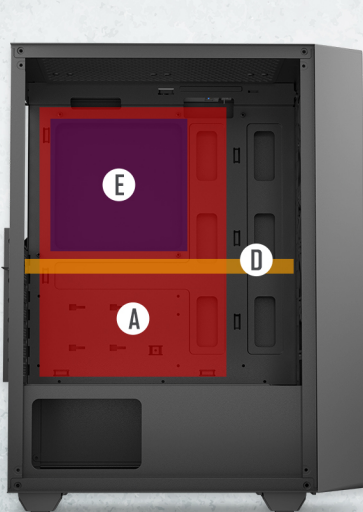

BUILT FOR GAMING

NX270 TG

NX series-Mid Tower Gaming Case

Tempered Glass Side Panel

Net Weight: 4.25 kgs
Gross Weight: 5.2 kgs

CREATION OF VALUE & FUNCTION

The NX270 TG mid-tower gaming case effortlessly combines a bevy of in-demand features: USB 3.0 connectivity, ample storage drive bays, room for expansion, and includes 2 x 120 mm RGB fixed model fans in front. With support for up to a 280 mm liquid cooling radiator in front & a 240 mm radiator on top, NX270 TG is easy to build with and easy to cool.

MESH & GEOMETRIC DIAMOND-SHAPED DESIGN FRONT PANEL

The NX270 TG features an unique mesh and geometric diamond-shaped design on its front panel. With its preinstalled 2 x 120 mm RGB fixed model fans in front, the NX270 TG provides massive airflow and good thermal performance.

POWER SUPPLY SHROUD

2 x 120 mm

FRONT

Up to 280 mm Radiator

3 x 120 mm

3 x 140 mm

* Included Fans: 2 x 120 mm RGB fixed model fans in front

- A** Motherboard support: Up to ATX
- B** 2.5" SSD: 1
- C** 3.5" HDD/2.5" SSD(convertible): 2/1
- D** Graphics Card Support: Up to 270 mm
- E** CPU Cooler Support: Up to 160 mm
- F** PSU Support: Up to 160 mm (with HDD) / Up to 295 mm (without HDD)

Case Specifications	
Case Dimensions	362 x 217 x 461mm (DWH)
Form Factor	Mid Tower
Materials	Steel + Plastic
Motherboard Support	ATX, Micro-ATX, ITX
Front Access & Controls	Power, Reset, LED On/Off Button, 1 x USB 2.0, 1 XUSB 3.0, MIC/HD-AUDIO
Side Panel	Tempered Glass Side Panel
Expansion & Drive Bays	
Expansion Slots	7
3.5" / 2.5"	2 / 1
2.5"	1
Cooling Support	
Front	3 x 120 mm / 3 x 140 mm
Top	2 x 120 mm
Rear	1 x 120 mm
Power Supply Shroud	2 x 120 mm
Included Fan(s)	2 x 120 mm RGB fixed model fans in front
Radiator Support	
Front	120 / 140 / 240 / 280 mm
Top	120 / 240 mm
Clearances	
Max GPU Length	≤ 270 mm
Max CPU Cooler Height	≤ 160 mm
PSU Support	≤ 160 mm (with HDD) / ≤ 295 mm (without HDD)
Miscellaneous	
Dust Filter	Top
Warranty	1 Year
Net Weight	4.25 Kgs
Gross Weight	5.2 Kgs
UPC#	0-761345-81007-4