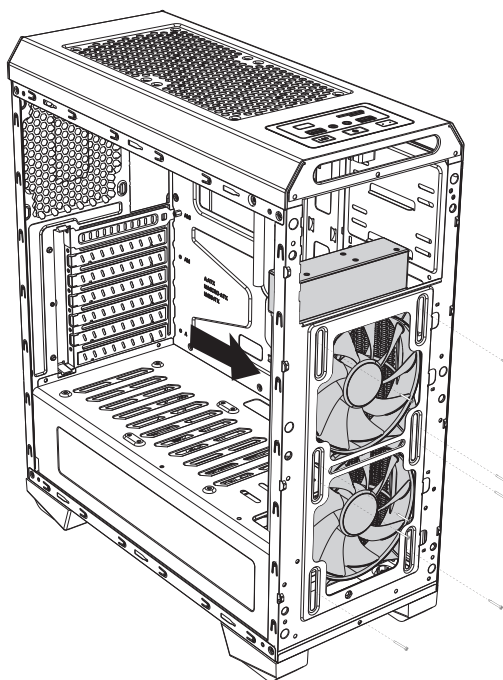

Antec
BELIEVE IT

www.Antec.com

V2.2

©1986 – 2021 Antec, Inc. All rights reserved.