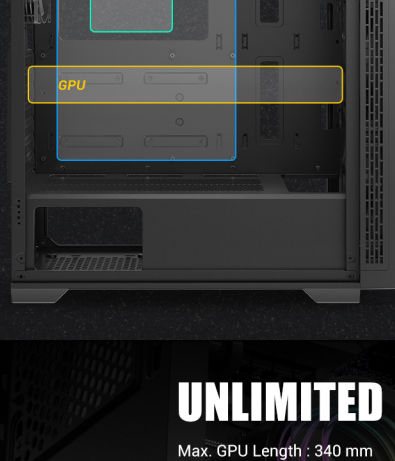

Antec AX81 RGB ELITE

Mid-Tower Gaming Case

UNIQUE DESIGN & POWERFUL HEAT DISSIPATION

The AX81 RGB Elite features a unique design and excellent cooling performance. The full-view tempered glass side panel design allows you to show off your gaming configurations without any obstacles. 8 x 120mm fans can be installed simultaneously.

MASSIVE MINIMALIST MESH FRONT PANEL

The minimalist case design ensures massive airflow or maximum cooling performance and enhances dust prevention at the same time.

HIGH-AIRFLOW FRONT PANEL

Large-area mesh front panel for massive airflow.

REAR

1 x 120 mm fixed mode RGB Fan

PRE-INSTALLED 4 X 120MM RGB FANS

Pull in massive air for cooling. Daisy-chained to the power supply.

FRONT

3 x 120 mm fixed mode RGB Fans

I/O PANEL

Power, Reset, LED Button, USB 2.0 x 2, USB 3.0 x 1, Headphone/Mic Combo Jack

24mm

NEAT BUILD WITHIN REACH

24mm space for cable management ensures your PC build looks neat.

TEMPERED GLASS SIDE PANEL

Showcase your personalized hardware and custom water-cooling system.

UP TO 8 X 120MM FANS SIMULTANEOUSLY

COMPATIBILITY

Motherboard support	E-ATX(s 272mm), ATX, Micro-ATX, ITX	2.5"	2
CPU cooler max height	≤ 160mm	3.5"/2.5" Drive Mounts	2 / 1
GPU max length	≤ 340mm	Power Supply max length	≤ 175mm (with HDD) ≤ 365mm (without HDD)

UNLIMITED PERFORMANCE

Max. GPU Length : 340mm

Up to 340mm

DIMENSIONS

421 x 210 x 485 mm (DWH)

SPECIFICATIONS