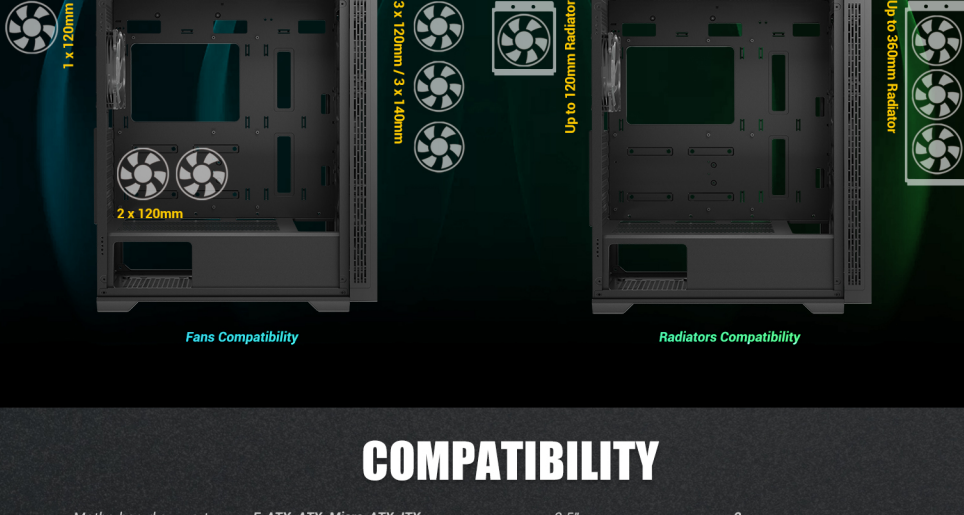

Antec AX81 RGB ELITE

Mid-Tower Gaming Case

UNIQUE DESIGN & POWERFUL HEAT DISSIPATION

The AX81 RGB Elite features a unique design and excellent cooling performance. The full-view tempered glass side panel design allows you to show off your gaming configurations without any obstacles. 8 x 120mm fans can be installed simultaneously.

MASSIVE MINIMALIST MESH FRONT PANEL

The minimalist case design ensures massive airflow or maximum cooling performance and enhances dust prevention at the same time.

HIGH-AIRFLOW FRONT PANEL

Large-area mesh front panel for massive airflow.

24mm

NEAT BUILD WITHIN REACH

24mm space for cable management ensures your PC build looks neat.

TEMPERED GLASS SIDE PANEL

Showcase your personalized hardware and custom water-cooling system.

UP TO 8 X 120MM FANS SIMULTANEOUSLY

UNLIMITED PERFORMANCE

Max. GPU Length : 340mm

Up to 340mm

DIMENSIONS

421 x 210 x 485 mm (DWH)

SPECIFICATIONS

Main Spec	Expansion Slots
Motherboard Support: E-ATX(s 272mm), ATX, Micro-ATX, ITX	Standard: 7
Form Factor: Mid Tower	Drive Bays
Case Material: Steel & Plastic & Glass	2.5": 2
Side Window Material: 4mm Tempered glass	3.5"/2.5" Drive Mounts: 2 / 1
I/O Ports: Power, Reset, LED Button, 2 x USB 2.0, 1 x USB 3.0, Headphone / Mic Combo Jack	Dimensions
Compatibility & Clearances	Case dimensions: 421 x 210 x 485mm (DWH)
CPU Cooler Max Height: ≤ 160mm	Box Dimensions: 532 x 262 x 465mm (DWH)
GPU Max Length: ≤ 340mm	Net weight: 6.2kg
Power Supply Max Length: ≤ 175mm(with HDD) / ≤ 365mm(without HDD)	Gross weight: 7.1kg
Cable Routing Space: ≤ 24mm	Accessories
Fan Support	Included Fans: 3 x 120mm fixed mode RGB fans in front + 1 x 120mm fixed mode RGB fan in rear
Front: 3 x 120mm / 3 x 140mm	General
Top: 2 x 120mm / 2 x 140mm	Dust Filter: Top / Bottom
Rear: 1 x 120mm	Warranty: 1 year
Power Supply Shroud: 2 x 120mm	UPC#: 0-761345-10017-5
Radiator Support	
Front: 120/140/240/280/360mm	
Top: 120/140/240/280mm	
Rear: 120mm	