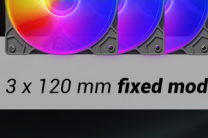

Antec AX81 RGB ELITE

Mid-Tower Gaming Case

UNIQUE DESIGN & POWERFUL HEAT DISSIPATION

The AX81 RGB Elite features a unique design and excellent cooling performance. The full-view tempered glass side panel design allows you to show off your gaming configurations without any obstacles. 8 x 120mm fans can be installed simultaneously.

MASSIVE MINIMALIST MESH FRONT PANEL

The minimalist case design ensures massive airflow or maximum cooling performance and enhances dust prevention at the same time.

HIGH-AIRFLOW FRONT PANEL

Large-area mesh front panel for massive airflow.

REAR

1 x 120 mm fixed mode RGB Fan

PRE-INSTALLED 4 X 120MM RGB FANS

Pull in massive air for cooling. Daisy-chained to the power supply.

FRONT

3 x 120 mm fixed mode RGB Fans

I/O PANEL

Power, Reset, LED Button, USB 2.0 x 2, USB 3.0 x 1, Headphone/Mic Combo Jack

24mm

NEAT BUILD WITHIN REACH

24mm space for cable management ensures your PC build looks neat.

TEMPERED GLASS SIDE PANEL

Showcase your personalized hardware and custom water-cooling system.

UP TO 8 X 120MM FANS SIMULTANEOUSLY