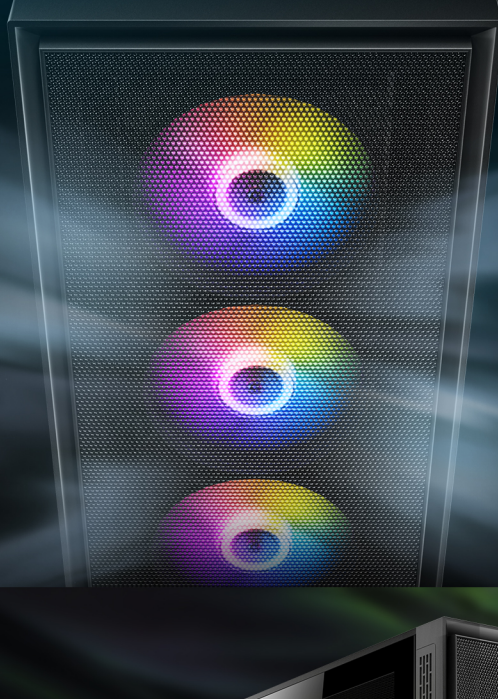

Antec AX81 RGB ELITE

Mid-Tower Gaming Case

UNIQUE DESIGN & POWERFUL HEAT DISSIPATION

The AX81 RGB Elite features a unique design and excellent cooling performance. The full-view tempered glass side panel design allows you to show off your gaming configurations without any obstacles. 8 x 120mm fans can be installed simultaneously.

MASSIVE MINIMALIST MESH FRONT PANEL

The minimalist case design ensures massive airflow or maximum cooling performance and enhances dust prevention at the same time.

HIGH-AIRFLOW FRONT PANEL

Large-area mesh front panel for massive airflow.

REAR

1 x 120 mm fixed mode RGB Fan

PRE-INSTALLED 4 X 120MM RGB FANS

Pull in massive air for cooling. Daisy-chained to the power supply.

FRONT

3 x 120 mm fixed mode RGB Fans

I/O PANEL

Power, Reset, LED Button, USB 2.0 x 2, USB 3.0 x 1, Headphone/Mic Combo Jack

24mm

NEAT BUILD WITHIN REACH

24mm space for cable management ensures your PC build looks neat.

TEMPERED GLASS SIDE PANEL

Showcase your personalized hardware and custom water-cooling system.

UP TO 8 X 120MM FANS SIMULTANEOUSLY