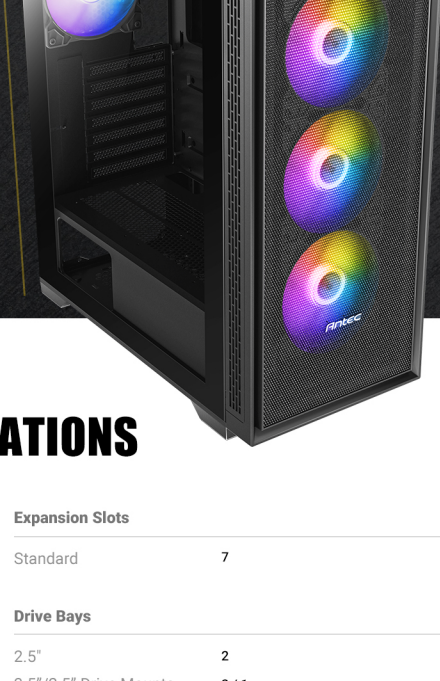

Antec AX81 RGB ELITE

Mid-Tower Gaming Case

UNIQUE DESIGN & POWERFUL HEAT DISSIPATION

The AX81 RGB Elite features a unique design and excellent cooling performance. The full-view tempered glass side panel design allows you to show off your gaming configurations without any obstacles. 8 x 120mm fans can be installed simultaneously.

MASSIVE MINIMALIST MESH FRONT PANEL

The minimalist case design ensures massive airflow or maximum cooling performance and enhances dust prevention at the same time.

HIGH-AIRFLOW FRONT PANEL

Large-area mesh front panel for massive airflow.

24mm

NEAT BUILD WITHIN REACH

24mm space for cable management ensures your PC build looks neat.

TEMPERED GLASS SIDE PANEL

Showcase your personalized hardware and custom water-cooling system.

UP TO 8 X 120MM FANS SIMULTANEOUSLY

UNLIMITED PERFORMANCE

Max. GPU Length : 340mm

Up to 340mm

DIMENSIONS

421 x 210 x 485 mm (DWH)

SPECIFICATIONS

Main Spec	Expansion Slots
Motherboard Support: E-ATX(s 272mm), ATX, Micro-ATX, ITX	Standard: 7
Form Factor: Mid Tower	Drive Bays
Case Material: Steel & Plastic & Glass	2.5": 2
Side Window Material: 4mm Tempered glass	3.5"/2.5" Drive Mounts: 2 / 1
I/O Ports: Power, Reset, LED Button, 2 x USB 2.0, 1 x USB 3.0, Headphone / Mic Combo Jack	Dimensions
Compatibility & Clearances	Case dimensions: 421 x 210 x 485mm (DWH)
CPU Cooler Max Height: ≤ 160mm	Box Dimensions: 532 x 262 x 465mm (DWH)
GPU Max Length: ≤ 340mm	Net weight: 6.2kg
Power Supply Max Length: ≤ 175mm(with HDD) / ≤ 365mm(without HDD)	Gross weight: 7.1kg
Cable Routing Space: ≤ 24mm	Accessories
Fan Support	Included Fans: 3 x 120mm fixed mode RGB fans in front + 1 x 120mm fixed mode RGB fan in rear
Front: 3 x 120mm / 3 x 140mm	General
Top: 2 x 120mm / 2 x 140mm	Dust Filter: Top / Bottom
Rear: 1 x 120mm	Warranty: 1 year
Power Supply Shroud: 2 x 120mm	UPC#: 0-761345-10017-5
Radiator Support	
Front: 120/140/240/280/360mm	
Top: 120/140/240/280mm	
Rear: 120mm	