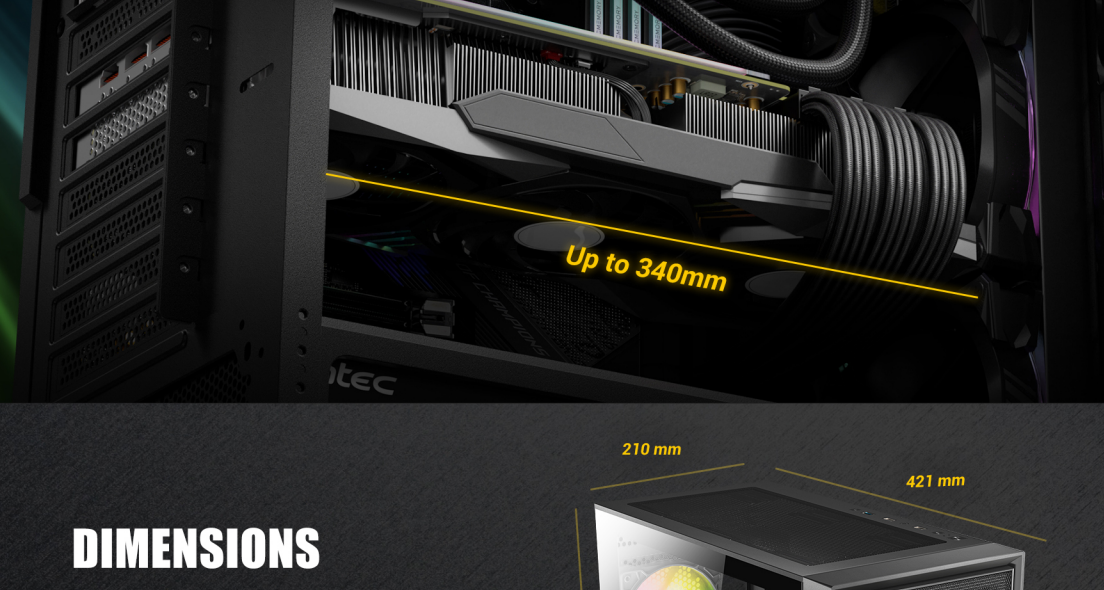

UNLIMITED PERFORMANCE

Max. GPU Length : 340mm

Up to 340mm

DIMENSIONS

421 x 210 x 485 mm (DWH)