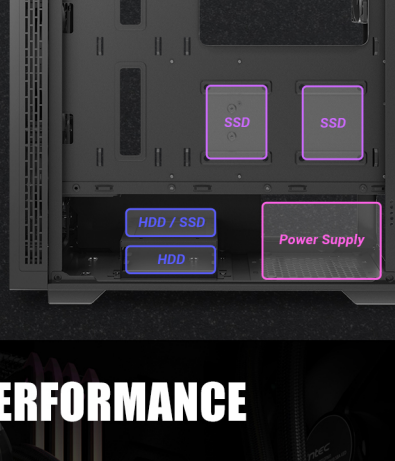

Antec AX81 RGB ELITE

Mid-Tower Gaming Case

UNIQUE DESIGN & POWERFUL HEAT DISSIPATION

The AX81 RGB Elite features a unique design and excellent cooling performance. The full-view tempered glass side panel design allows you to show off your gaming configurations without any obstacles. 8 x 120mm fans can be installed simultaneously.

MASSIVE MINIMALIST MESH FRONT PANEL

The minimalist case design ensures massive airflow or maximum cooling performance and enhances dust prevention at the same time.

HIGH-AIRFLOW FRONT PANEL

Large-area mesh front panel for massive airflow.

REAR

1 x 120 mm fixed mode RGB Fan

PRE-INSTALLED 4 X 120MM RGB FANS

Pull in massive air for cooling. Daisy-chained to the power supply.

FRONT

3 x 120 mm fixed mode RGB Fans

I/O PANEL

Power, Reset, LED Button, USB 2.0 x 2, USB 3.0 x 1, Headphone/Mic Combo Jack

24mm

NEAT BUILD WITHIN REACH

24mm space for cable management ensures your PC build looks neat.

TEMPERED GLASS SIDE PANEL

Showcase your personalized hardware and custom water-cooling system.

UP TO 8 X 120MM FANS SIMULTANEOUSLY

COMPATIBILITY

Motherboard support	E-ATX(s 272mm), ATX, Micro-ATX, ITX	2.5"	2
CPU cooler max height	≤ 160mm	3.5"/2.5" Drive Mounts	2 / 1
GPU max length	≤ 340mm	Power Supply max length	≤ 175mm (with HDD) ≤ 365mm (without HDD)

UNLIMITED PERFORMANCE

Max. GPU Length : 340mm

Up to 340mm

DIMENSIONS

421 x 210 x 485 mm (DWH)

SPECIFICATIONS