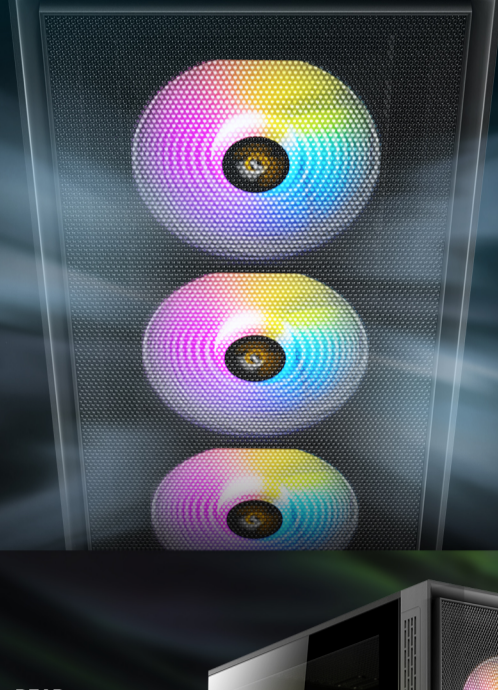

Antec AX81 Elite

Mid-Tower Gaming Case

UNIQUE DESIGN & POWERFUL HEAT DISSIPATION

The AX81 Elite features a unique design and excellent cooling performance. The full-view tempered glass side panel design allows you to show off your gaming configurations without any obstacles. 8 x 120mm fans can be installed simultaneously.

MASSIVE MINIMALIST MESH FRONT PANEL

The minimalist case design ensures massive airflow or maximum cooling performance and enhances dust prevention at the same time.

HIGH-AIRFLOW FRONT PANEL

Large-area mesh front panel for massive airflow.

REAR

1 x 120 mm ARGB Fan

PRE-INSTALLED 4 X 120MM FANS

Pull in massive air for cooling.

FRONT

3 x 120 mm ARGB Fans

IN SYNC WITH MOTHERBOARD FOR ARGB LIGHTING

The built-in control hub can sync with the motherboard or switch the ARGB lighting modes with the ARGB control button for your personalized setup.

24mm

NEAT BUILD WITHIN REACH

24mm space for cable management ensures your PC build looks neat.

TEMPERED GLASS SIDE PANEL

Showcase your personalized hardware and custom water-cooling system.

UP TO 8 X 120MM FANS SIMULTANEOUSLY