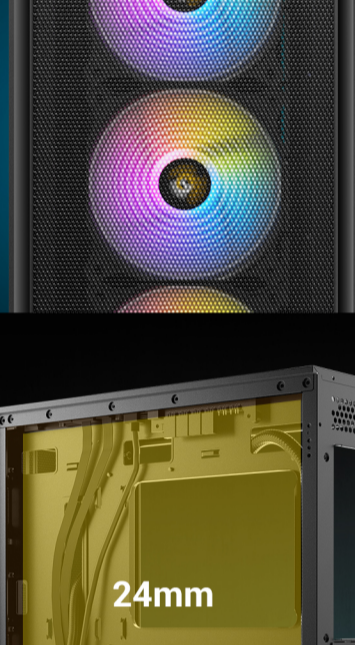

Antec AX81 Elite

Mid-Tower Gaming Case

UNIQUE DESIGN & POWERFUL HEAT DISSIPATION

The AX81 Elite features a unique design and excellent cooling performance. The full-view tempered glass side panel design allows you to show off your gaming configurations without any obstacles. 8 x 120mm fans can be installed simultaneously.

MASSIVE MINIMALIST MESH FRONT PANEL

The minimalist case design ensures massive airflow or maximum cooling performance and enhances dust prevention at the same time.

HIGH-AIRFLOW FRONT PANEL

Large-area mesh front panel for massive airflow.

REAR

1 x 120 mm ARGB Fan

PRE-INSTALLED 4 X 120MM FANS

Pull in massive air for cooling.

FRONT

3 x 120 mm ARGB Fans

IN SYNC WITH MOTHERBOARD FOR ARGB LIGHTING

The built-in control hub can sync with the motherboard or switch the ARGB lighting modes with the ARGB control button for your personalized setup.

24mm

NEAT BUILD WITHIN REACH

24mm space for cable management ensures your PC build looks neat.

TEMPERED GLASS SIDE PANEL

Showcase your personalized hardware and custom water-cooling system.

UP TO 8 X 120MM FANS SIMULTANEOUSLY