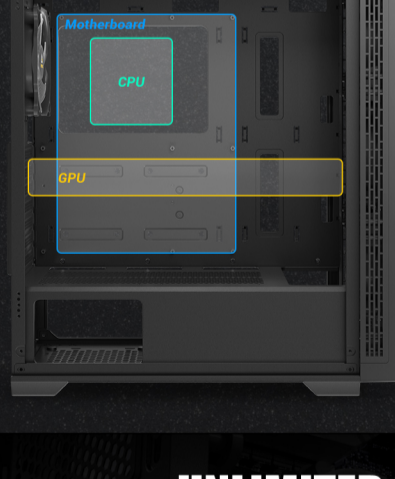

COMPATIBILITY

Motherboard support	E-ATX, ATX, Micro-ATX, ITX	2.5"	2
CPU cooler max height	≤ 160mm	3.5"/2.5" Drive Mounts	2 / 1
GPU max length	≤ 340mm	Power Supply max length	≤ 175mm (with HDD) ≤ 365mm (without HDD)