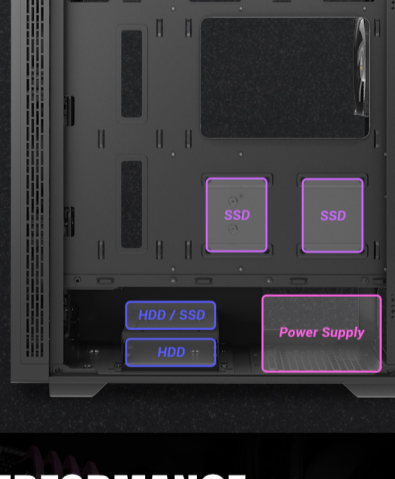

Antec AX81 Elite

Mid-Tower Gaming Case

UNIQUE DESIGN & POWERFUL HEAT DISSIPATION

The AX81 Elite features a unique design and excellent cooling performance. The full-view tempered glass side panel design allows you to show off your gaming configurations without any obstacles. 8 x 120mm fans can be installed simultaneously.

REAR

1 x 120 mm ARGB Fan

PRE-INSTALLED 4 X 120MM FANS

Pull in massive air for cooling.

FRONT

3 x 120 mm ARGB Fans

IN SYNC WITH MOTHERBOARD FOR ARGB LIGHTING

The built-in control hub can sync with the motherboard or switch the ARGB lighting modes with the ARGB control button for your personalized setup.

24mm

NEAT BUILD WITHIN REACH

24mm space for cable management ensures your PC build looks neat.

TEMPERED GLASS SIDE PANEL

Showcase your personalized hardware and custom water-cooling system.

UP TO 8 X 120MM FANS SIMULTANEOUSLY

UNLIMITED PERFORMANCE

Max. GPU Length : 340mm

DIMENSIONS

421 x 210 x 485 mm (DWH)

SPECIFICATIONS

Main Spec	Expansion Slots
Motherboard Support: E-ATX(s 272mm), ATX, Micro-ATX, ITX	Standard: 7
Form Factor: Mid Tower	Drive Bays
Case Material: Steel & Plastic & Glass	2.5": 2
Side Window Material: 4mm Tempered Glass	3.5"/2.5" Drive Mounts: 2 / 1
I/O Ports: Power, Reset, LED Control Button, 2 x USB 2.0, 1 x USB 3.0, Headphone / Mic Combo Jack	Dimensions
Compatibility & Clearances	Case dimensions (DxWxH): 421 x 210 x 485mm(DWH)
CPU Cooler Max Height: ≤ 160mm	Net weight: 6kgs
GPU Max Length: ≤ 340mm	Gross weight: 7.15kgs
Power Supply Max Length: ≤ 175mm(with HDD) / ≤ 365mm(without HDD)	Accessories
Cable Routing Space: ≤ 24mm	Included Fans: 3 x 120mm ARGB fans in front + 1 x 120mm ARGB fan in rear
Fan Support	General
Front: 3 x 120mm / 3 x 140mm	Dust Filter: Top / Bottom
Top: 2 x 120mm / 2 x 140mm	Warranty: 1 year
Rear: 1 x 120mm	UPC#: 0-761345-10085-4
Power Supply Shroud: 2 x 120mm	
Radiator Support	
Front: 120/140/240/280/360mm	
Top: 120/140/240/280mm	
Rear: 120mm	