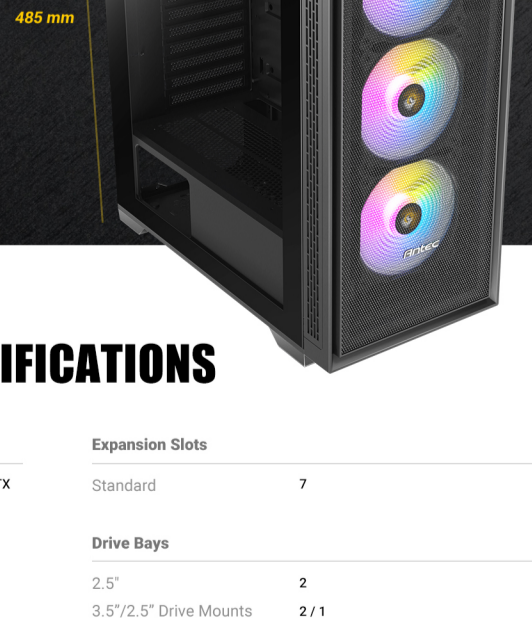

Antec AX81 Elite

Mid-Tower Gaming Case

UNIQUE DESIGN & POWERFUL HEAT DISSIPATION

The AX81 Elite features a unique design and excellent cooling performance. The full-view tempered glass side panel design allows you to show off your gaming configurations without any obstacles. 8 x 120mm fans can be installed simultaneously.

UNLIMITED PERFORMANCE

Max. GPU Length : 340mm

DIMENSIONS

421 x 210 x 485 mm (DWH)

SPECIFICATIONS

Main Spec	Expansion Slots
Motherboard Support: E-ATX(s 272mm), ATX, Micro-ATX, ITX	Standard: 7
Form Factor: Mid Tower	Drive Bays
Case Material: Steel & Plastic & Glass	2.5": 2
Side Window Material: 4mm Tempered Glass	3.5"/2.5" Drive Mounts: 2 / 1
I/O Ports: Power, Reset, LED Control Button, 2 x USB 2.0, 1 x USB 3.0, Headphone / Mic Combo Jack	Dimensions
Compatibility & Clearances	Case dimensions (DxWxH): 421 x 210 x 485mm(DWH)
CPU Cooler Max Height: ≤ 160mm	Net weight: 6kgs
GPU Max Length: ≤ 340mm	Gross weight: 7.15kgs
Power Supply Max Length: ≤ 175mm(with HDD) / ≤ 365mm(without HDD)	Accessories
Cable Routing Space: ≤ 24mm	Included Fans: 3 x 120mm ARGB fans in front + 1 x 120mm ARGB fan in rear
Fan Support	General
Front: 3 x 120mm / 3 x 140mm	Dust Filter: Top / Bottom
Top: 2 x 120mm / 2 x 140mm	Warranty: 1 year
Rear: 1 x 120mm	UPC#: 0-761345-10085-4
Power Supply Shroud: 2 x 120mm	
Radiator Support	
Front: 120/140/240/280/360mm	
Top: 120/140/240/280mm	
Rear: 120mm	