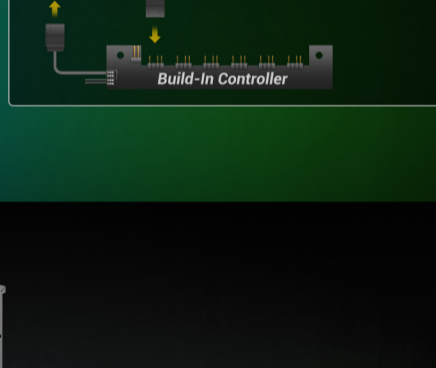

Antec AX81 Elite

Mid-Tower Gaming Case

UNIQUE DESIGN & POWERFUL HEAT DISSIPATION

The AX81 Elite features a unique design and excellent cooling performance. The full-view tempered glass side panel design allows you to show off your gaming configurations without any obstacles. 8 x 120mm fans can be installed simultaneously.

MASSIVE MINIMALIST MESH FRONT PANEL

The minimalist case design ensures massive airflow or maximum cooling performance and enhances dust prevention at the same time.

HIGH-AIRFLOW FRONT PANEL

Large-area mesh front panel for massive airflow.

REAR

1 x 120 mm ARGB Fan

PRE-INSTALLED 4 X 120MM FANS

Pull in massive air for cooling.

FRONT

3 x 120 mm ARGB Fans

IN SYNC WITH MOTHERBOARD FOR ARGB LIGHTING

The built-in control hub can sync with the motherboard or switch the ARGB lighting modes with the ARGB control button for your personalized setup.

24mm

NEAT BUILD WITHIN REACH

24mm space for cable management ensures your PC build looks neat.

TEMPERED GLASS SIDE PANEL

Showcase your personalized hardware and custom water-cooling system.

UP TO 8 X 120MM FANS SIMULTANEOUSLY