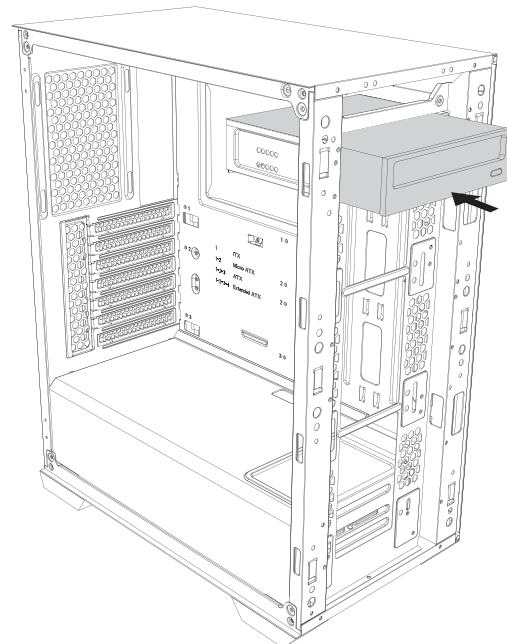

8 ODD INSTALLATION
INSTALACIÓN DEL ODD
ODD-INSTALLATION
INSTALLATION DU ODD
ODD 장착
ODD의設置
光驅安装

Antec
BELIEVE IT

www.Antec.com

V2.2

©1986 – 2020 Antec, Inc. All rights reserved.